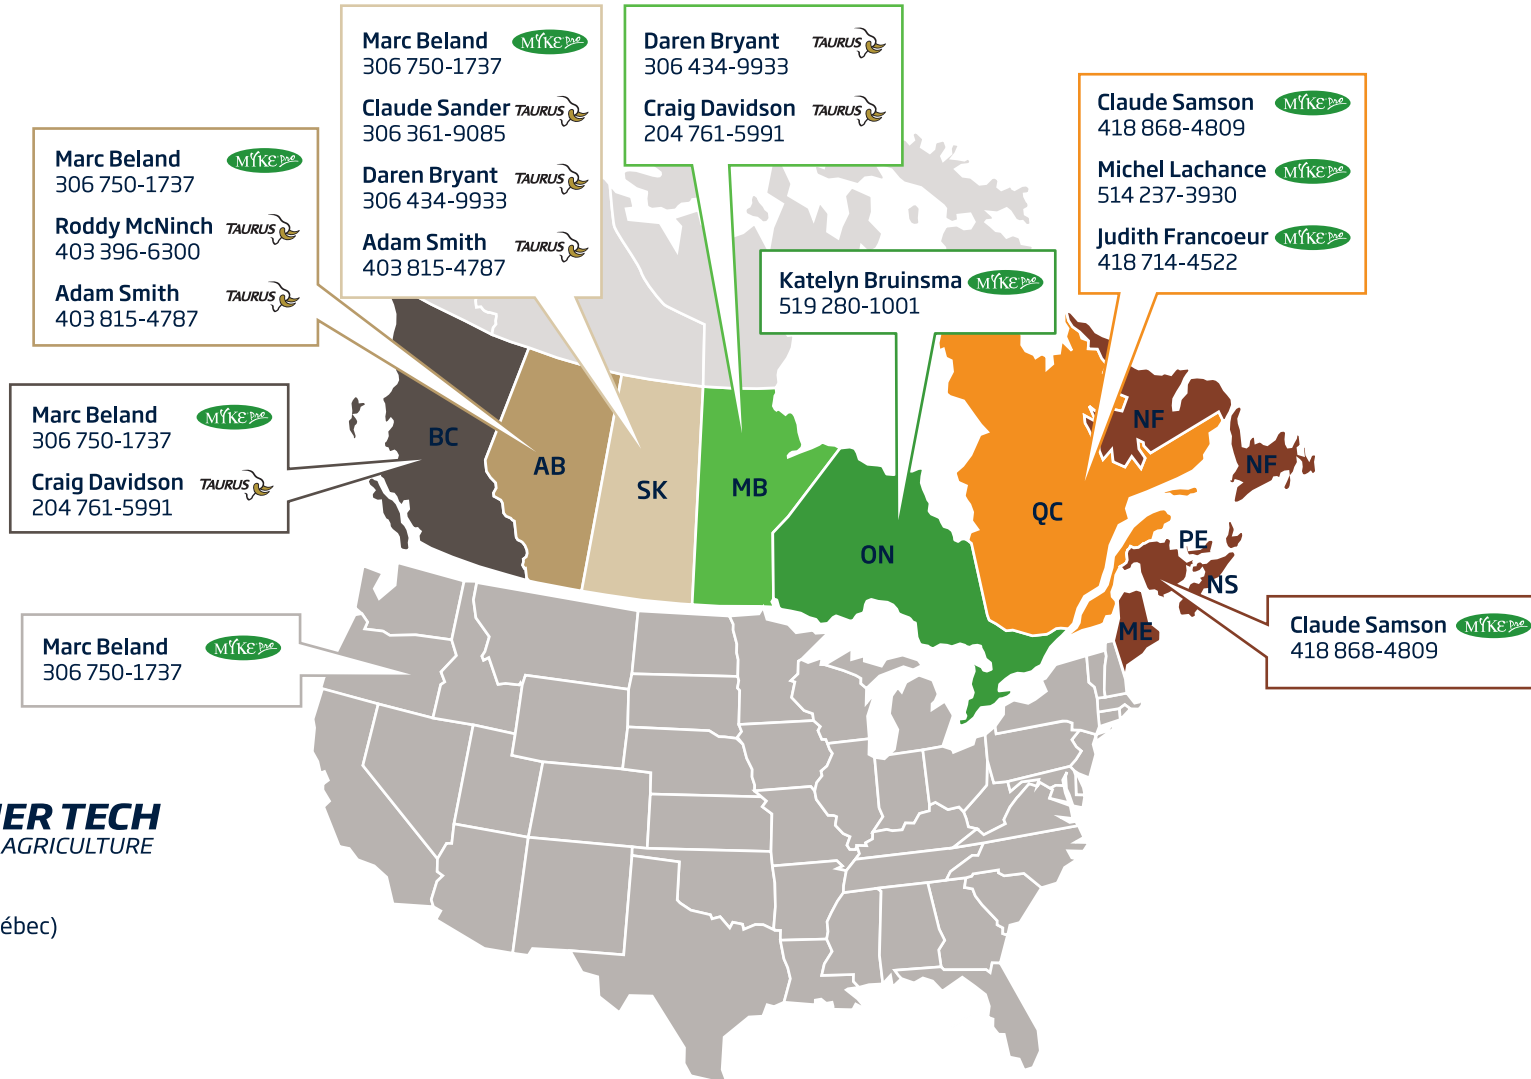

# SUPPORT TECHNIQUE

# TECHNICAL SUPPORT

1, avenue Premier  
Rivière-du-Loup (Québec)  
G5R 6C1 CANADA

☎ 1 866 454-5867  
418 867-8883  
📠 418 867-3999  
info@mykepro.com  
**MYKEPRO.COM**